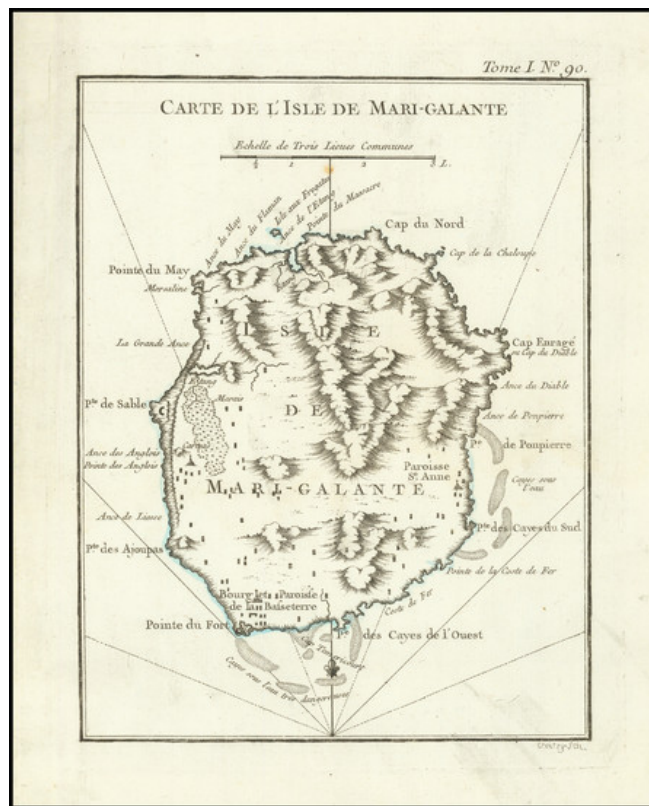

**Barry Lawrence Ruderman
Antique Maps Inc.**

7407 La Jolla Boulevard
La Jolla, CA 92037

www.raremaps.com

(858) 551-8500
blr@raremaps.com

Carte de L'Isle de Marie-Galante

Stock#: 81609
Map Maker: Bellin
Date: 1764
Place: Paris
Color: Outline Color
Condition: VG+
Size: 6.5 x 8.5 inches
Price: \$ 145.00

Description:

Scarce map of Marie Galante by Nicolas Bellin.
Includes topographical and coastal details and rhumb lines.

Detailed Condition: