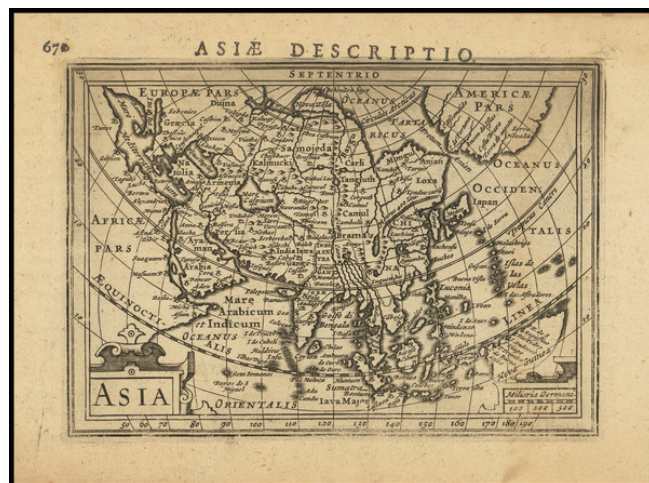

Barry Lawrence Ruderman Antique Maps Inc.

7407 La Jolla Boulevard
La Jolla, CA 92037

www.raremaps.com

(858) 551-8500
blr@raremaps.com

Asia

Stock#: 81453
Map Maker: Bertius - Hondius
Date: 1618 circa
Place: Amsterdam
Color: Uncolored
Condition: VG
Size: 5.25 x 4 inches
Price: \$ 295.00

Description:

Detailed map of Africa, from an early edition of the Bertius-Hondius *Tabularum geographicarum contractarum libri septem*. . . .

The map shows a curiously configured Philippines and Japan, along with the Island of "Corea", along with a clear depiction of the Great Wall of China.

At the top right, a narrow Straits of Anian is shown between Asia and North America.

The configuration of the Ganges River is quite marvelous, covering a massive area of eastern India, Bangladesh and Myanmar. The shape of the Malaysian Peninsula is quite unusual. An island appears in the area of Singapore, but is unnamed.