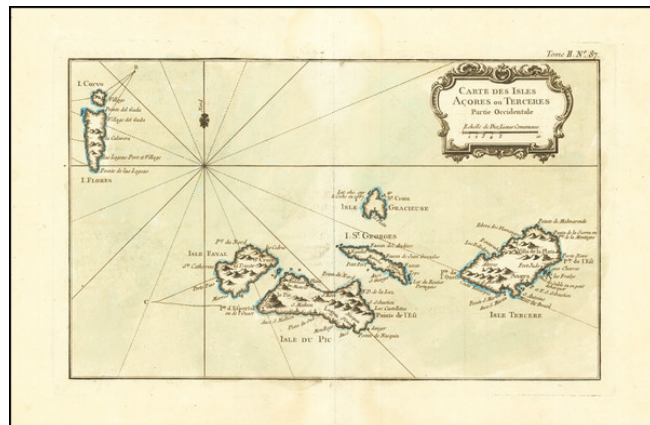

Barry Lawrence Ruderman Antique Maps Inc.

7407 La Jolla Boulevard
La Jolla, CA 92037

www.raremaps.com

(858) 551-8500
blr@raremaps.com

Carte des isles Acores ou Terceres. Partie occidentale

Stock#: 81381
Map Maker: Bellin
Date: 1764
Place: Paris
Color: Outline Color
Condition: VG+
Size: 13 x 8 inches
Price: \$ 245.00

Description:

Jacques Nicolas Bellin map of the western part of the Azores, showing Isle Corvo, Isles Flores, Isle Fayal (Faial), Isle du Pic (Pico), Isle St. Georges (Sao Jorge), Isle Gracieuse (Graciosa), and Isle Tercere (Terceira).

The scale is in "lieues communes", or common leagues, a unit of measure used in France before adoption of the metric system.

Detailed Condition:

Original was hand-color. Wide margins. Some discoloration in margins.