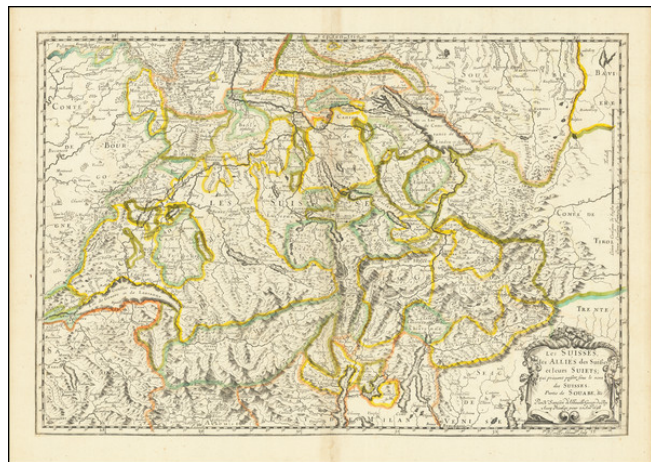

Barry Lawrence Ruderman Antique Maps Inc.

7407 La Jolla Boulevard
La Jolla, CA 92037

www.raremaps.com

(858) 551-8500
blr@raremaps.com

Les suisses, les alliés des suisses et leurs sujets... 1648

Stock#: 81338
Map Maker: Sanson
Date: 1648
Place: Paris
Color: Outline Color
Condition: VG
Size: 21 x 14.5 inches
Price: \$ 345.00

Description:

Nicolas Sanson's 1648 double-page engraved map of Switzerland.

The map extends from Anneci, Aosta, Lago Maggiore, Lago Como and Bergamo in the south to Brigow, Friburg, Lake Constance and Landsburg in the north.