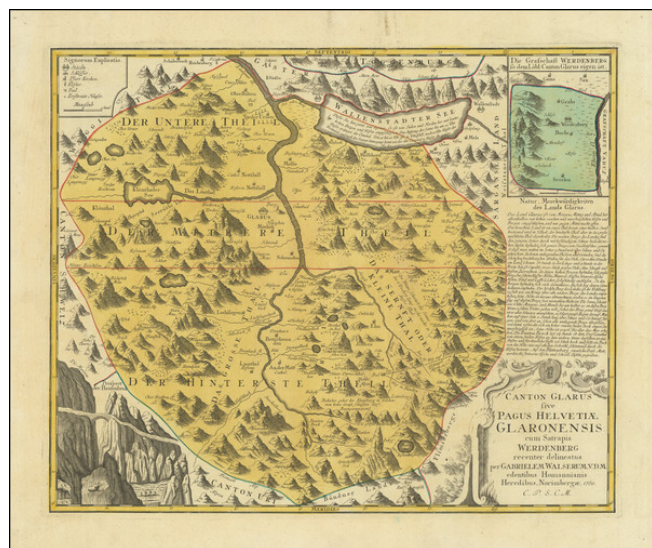

Barry Lawrence Ruderman Antique Maps Inc.

7407 La Jolla Boulevard
La Jolla, CA 92037

www.raremaps.com

(858) 551-8500
blr@raremaps.com

Canton Glarus sive Pagus Helvetiae Glaronensis cum Satrapia Werdenberg recenter delineatus per Gabrielem Walserum . . . 1768

Stock#: 80993
Map Maker: Homann Heirs
Date: 1768 circa
Place: Nuremberg
Color: Hand Colored
Condition: VG+
Size: 22 x 18 inches
Price: \$ 450.00

Description:

Detailed map of the Canton Glarus, Switzerland, published by the Homan Heirs.

The Canton is between Walensee and Andermatt with cartouche, table of descriptions, vignette of a mountainous scene and inset map of Werdenberg.

Detailed Condition: