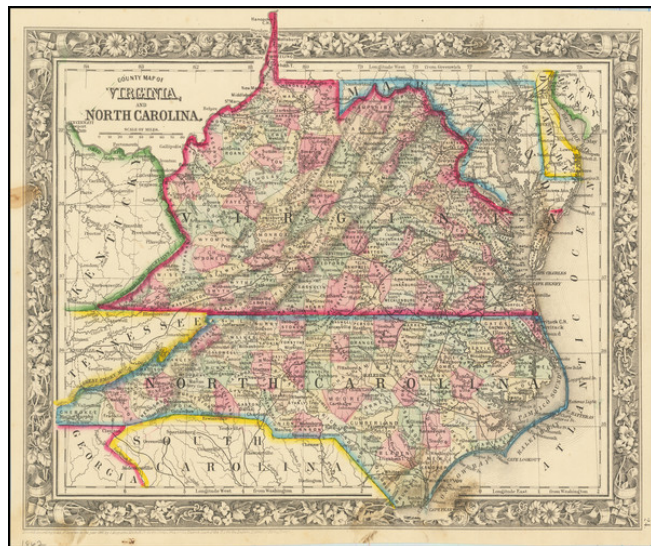

## County Map of Virginia and North Carolina

**Stock#:** 80677  
**Map Maker:** Mitchell Jr.  
**Date:** 1862  
**Place:** Philadelphia  
**Color:** Hand Colored  
**Condition:** Good  
**Size:** 13.5 x 11 inches  
**Price:** SOLD

### Description:

Nice example of Mitchell's map of Virginia (with West Virginia) and North Carolina, which Mitchell shortly thereafter discontinued in favor of maps of the Carolinas and of Virginia, Maryland and Delaware.

The map is hand colored by counties. Shows towns, railroads, rivers, islands and other details.

SA Mitchell Jr. acquired his father's former business from DeSilver in 1860 and relaunched a very successful atlas publishing business which survived another 20+ years, before licensing and selling off much of his inventory and rights.