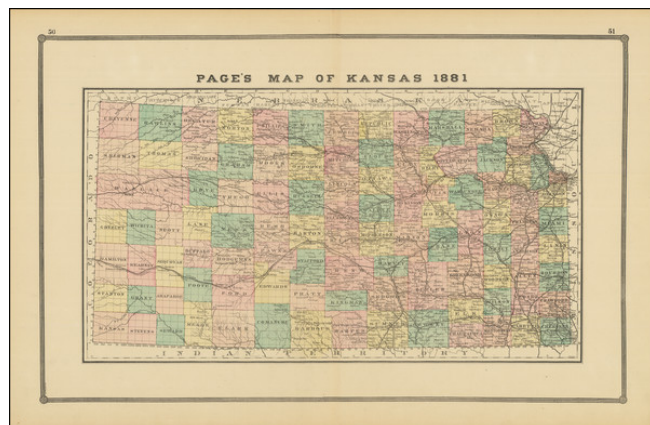

## Page's Map of Kansas 1881

**Stock#:** 80646  
**Map Maker:** Page & Co.  
**Date:** 1881  
**Place:** Chicago  
**Color:** Hand Colored  
**Condition:** VG+  
**Size:** 25 x 15.5 inches  
**Price:** SOLD

### Description:

Scarce early map of the Kansas territory as it existed in 1881.

The map is hand colored by county and shows cities, towns, railroad lines, mountains and rivers.

One of the best maps of the period.