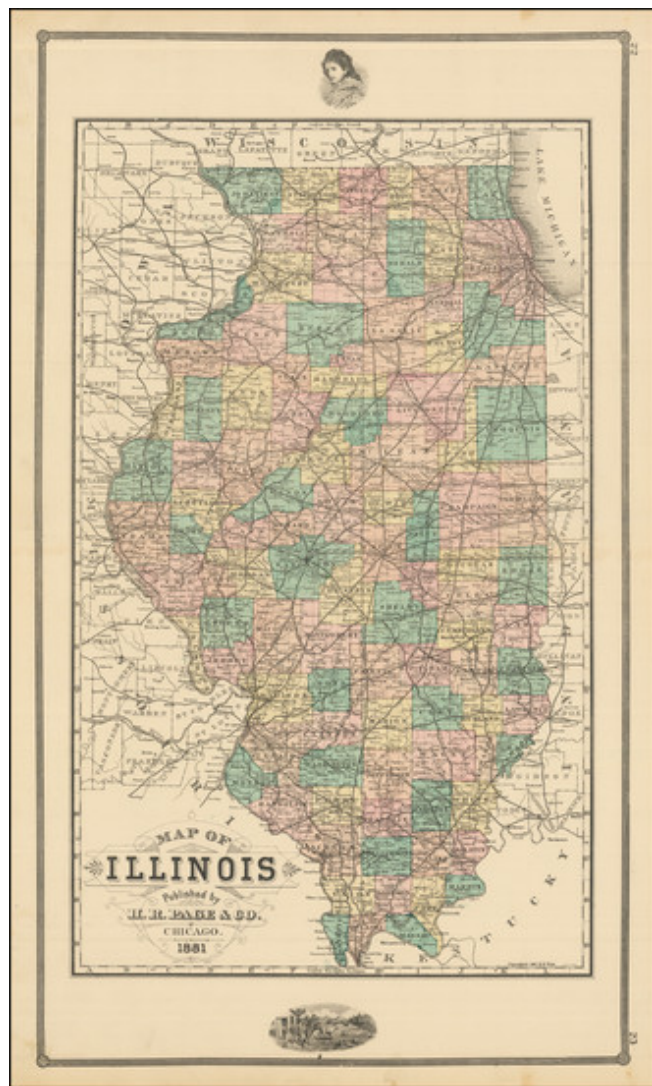

## Map of Illinois Published by H.R. Page & Co. 1881

**Stock#:** 80640  
**Map Maker:** Page  
**Date:** 1881  
**Place:** Chicago  
**Color:** Hand Colored  
**Condition:** VG+  
**Size:** 15.5 x 27 inches  
**Price:** SOLD

### Description:

Fine large map of Illinois, published by H.R. Page.

The map is colored by counties and shows railroads, rivers, major towns, roads, train stations, etc.