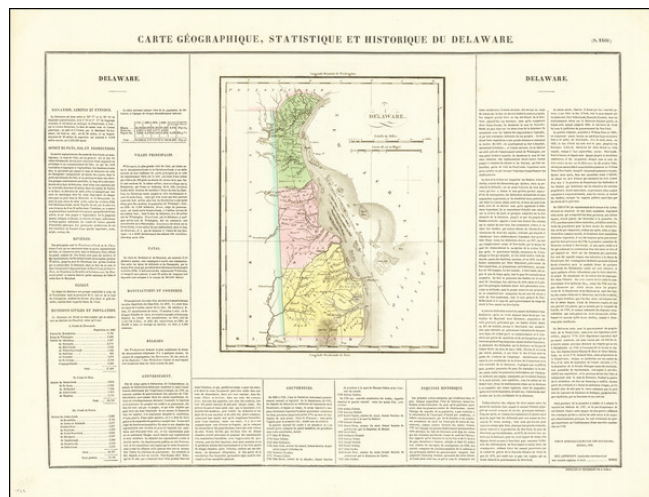

Barry Lawrence Ruderman Antique Maps Inc.

7407 La Jolla Boulevard
La Jolla, CA 92037

www.raremaps.com

(858) 551-8500
blr@raremaps.com

Carte Géographique, Statistique et Historique Du Delaware

Stock#: 80507
Map Maker: Buchon
Date: 1825
Place: Paris
Color: Hand Colored
Condition: VG+
Size: 24 x 18 inches
Price: \$ 195.00

Description:

The First Map of Delaware Published in France

Nice example of the this detailed map Delaware from Buchon's American Atlas.

Includes wonderful contemporary details concerning the topography, indigenous lands, rivers, climate, towns, manufacturing, commerce, education, history, population by county, and other information. roads, towns, rivers, and lakes, included on map. Key note flags for several remarkable battles.

The map is styled after Carey & Lea's map of New Hampshire.

Detailed Condition: