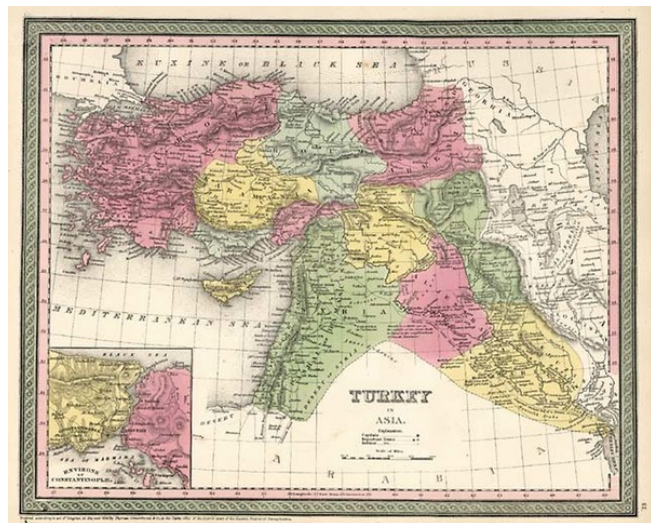

Barry Lawrence Ruderman Antique Maps Inc.

7407 La Jolla Boulevard
La Jolla, CA 92037

www.raremaps.com

(858) 551-8500
blr@raremaps.com

Turkey in Asia [includes Cyprus]

Stock#: 8042
Map Maker: Thomas, Cowperthwait & Co.
Date: 1850
Place: Philadelphia
Color: Hand Colored
Condition: VG+
Size: 15 x 12.5 inches
Price: SOLD

Description:

Detailed map of the region from Iraq, Syria, Cyprus and the Mediterranean to Armenia and Turkey. Includes early roads, important towns and a number of interesting notes. Decorative border. An excellent map from the leading American mapmaker of the mid-19th Century.