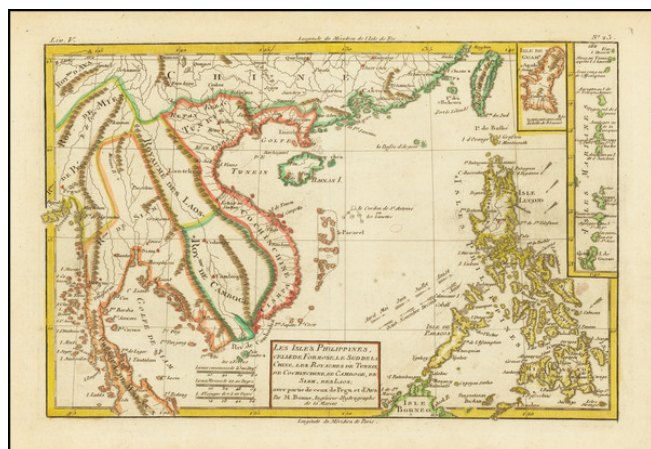

**Barry Lawrence Ruderman  
Antique Maps Inc.**

7407 La Jolla Boulevard  
La Jolla, CA 92037

www.raremaps.com

(858) 551-8500  
blr@raremaps.com

**Les Isles Philippines, celle de Formose, Le Sud de La Chine, Les Royaumes de Tunkin  
de Cochinchine, De Camboge, de Slam des Laos.**

**Stock#:** 80314  
**Map Maker:** Bonne  
**Date:** 1787  
**Place:** Paris  
**Color:** Hand Colored  
**Condition:** VG+  
**Size:** 12.5 x 8 inches  
**Price:** \$ 225.00

**Description:**

***Rigobert Bonne's Map of the Philippines and Contiguous Southeast Asia.***

Marvelous map of the region, extending from Formosa to Borneo and from the Philippines to Pegu, and showing all of Southeast Asia.

Inset of Guam and the Marianas.

**Detailed Condition:**