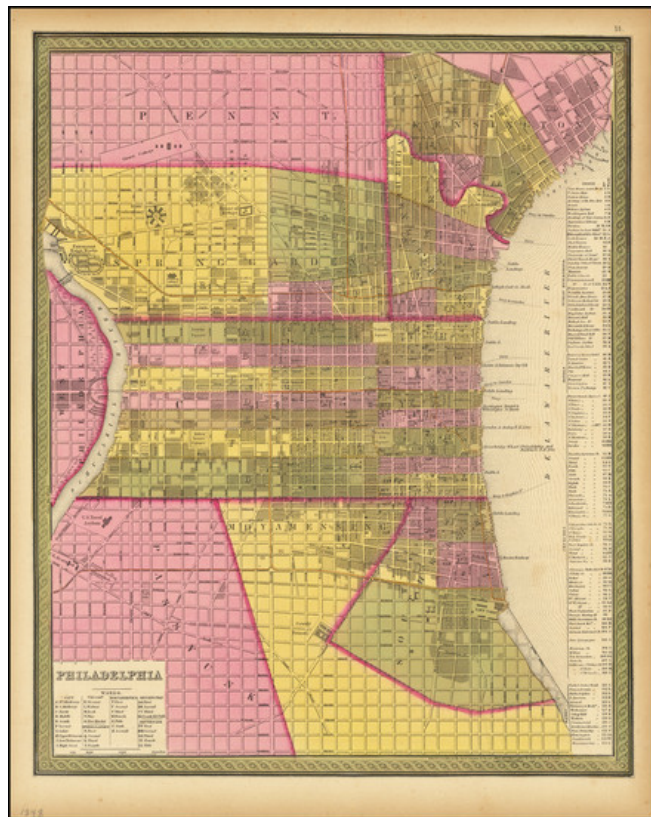

Barry Lawrence Ruderman Antique Maps Inc.

7407 La Jolla Boulevard
La Jolla, CA 92037

www.raremaps.com

(858) 551-8500
blr@raremaps.com

Philadelphia

Stock#: 80241
Map Maker: Mitchell
Date: 1848
Place: Philadelphia
Color: Hand Colored
Condition: VG+
Size: 12.5 x 15.5 inches
Price: \$ 245.00

Description:

Detailed and interesting map of Philadelphia, published by SA Mitchell and engraved by buroughs.

The map is hand colored apparently by wards, although curiously so.

Includes an index of public buildings, hotels, churches (including a Jewish Synagogue) and banks.