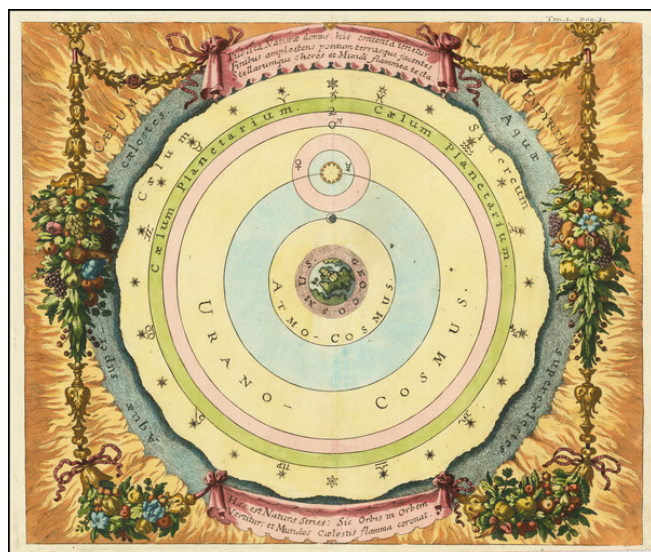

## Publica Naturae domus his contenta tenetur Firibus amplectens pintum terrasque jacentes Stellarumque choros et Mundi flammea tecta.

**Stock#:** 80218  
**Map Maker:** Zahn  
**Date:** 1696  
**Place:** Nuremberg  
**Color:** Hand Colored  
**Condition:** VG+  
**Size:** 14 x 16.5 inches  
**Price:** SOLD

### Description:

Gorgeous engraved celestial plate by Johann Zahn, published in Nuremberg in 1696.

The plate shows a Classical interpretation of the cosmos, with Geocentric Solar System as the center (with Venus and Mercury rotating around the Sun, but the Sun around the Earth, derived from the *Leiden Aratea* or a similar document), surrounded by elements of the firmament - celestial water, fire, etc.

In addition to celestial phenomena, the image shows the "geocosmos", the "atmo-cosmos" (the atmosphere), the "urano-cosmos", etc.

An impressive 17th-century celestial image.