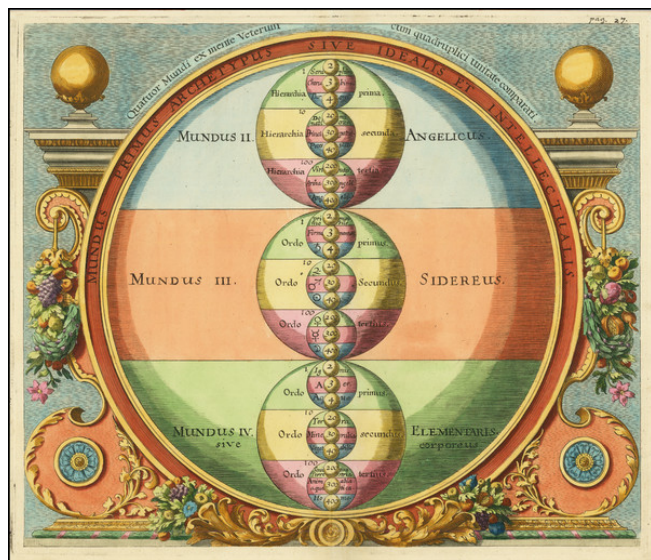

**Barry Lawrence Ruderman
Antique Maps Inc.**

7407 La Jolla Boulevard
La Jolla, CA 92037

www.raremaps.com

(858) 551-8500
blr@raremaps.com

Mundus Primus Archetypus sive Idealis et Intellectualis

Stock#: 80217
Map Maker: Zahn
Date: 1696
Place: Nuremberg
Color: Hand Colored
Condition: VG+
Size: 16.5 x 14 inches
Price: SOLD

Description:

Fine antique celestial map showing the organization of the heavens, with the elemental realm at the bottom. This fantastically designed chart shows the theological rankings from the seraphs, at the top, all the way down to the human race, at the very bottom. This chart was published in 1696 in Nuremberg by Johann Zahn.

The plate is firstly divided into three sections, the angelical realm, the sidereal realm, and the elemental realm. Each realm is itself subdivided into three further realms according to theological teachings.

This plate was originally published as part of Johann Zahn's *Specula physico-mathematico-historica notabilium ac mirabilium sciendorum*, a review of mathematics and natural history.

Detailed Condition: