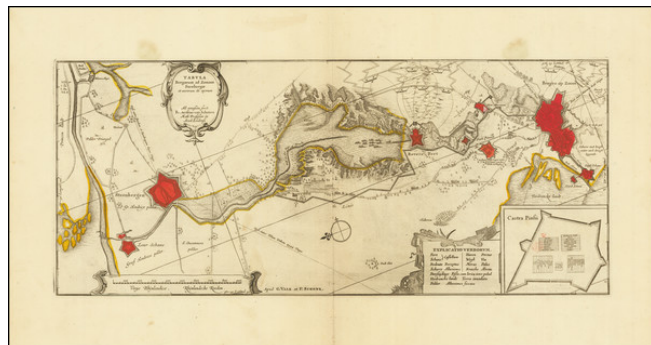

**Barry Lawrence Ruderman
Antique Maps Inc.**

7407 La Jolla Boulevard
La Jolla, CA 92037

www.raremaps.com

(858) 551-8500
blr@raremaps.com

Tabula Bergarum ad Zomam Stenbergae et novorum ibi operum

Stock#: 79776
Map Maker: Valk & Schenk
Date: 1700
Place: Amsterdam
Color: Hand Colored
Condition: VG
Size: 20.75 x 9 inches
Price: \$ 245.00

Description:

Attractive 17th-century antique engraved map of the fortifications and waterways around Bergen op Zoom.

The cartography is by Francis van Schoten (1581-1646).

Detailed Condition: