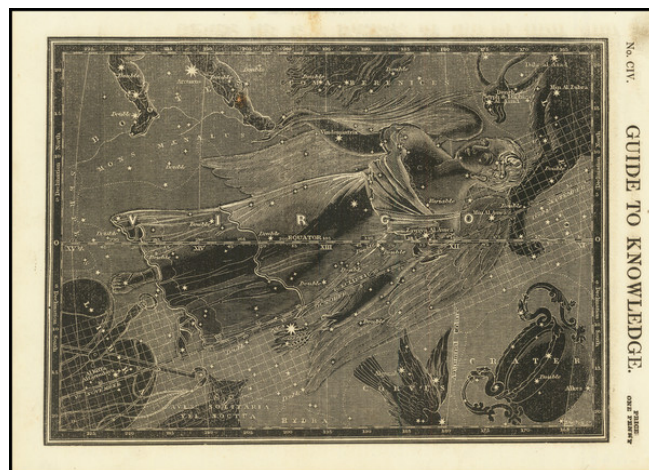

## [Virgo]

**Stock#:** 79551  
**Map Maker:** Pinnock  
**Date:** 1832  
**Place:** London  
**Color:** Uncolored  
**Condition:** VG  
**Size:** 9 x 6.5 inches  
**Price:** \$ 145.00

### Description:

Striking image of the Constellation Virgo and surrounding constellations, published in London in 1832.

A distinctive woodblock engraved map published in London, in 1832, in William Pinnock's "The Guide To Knowledge".

The map was engraved by Joshua Archer and Sidney Hall.