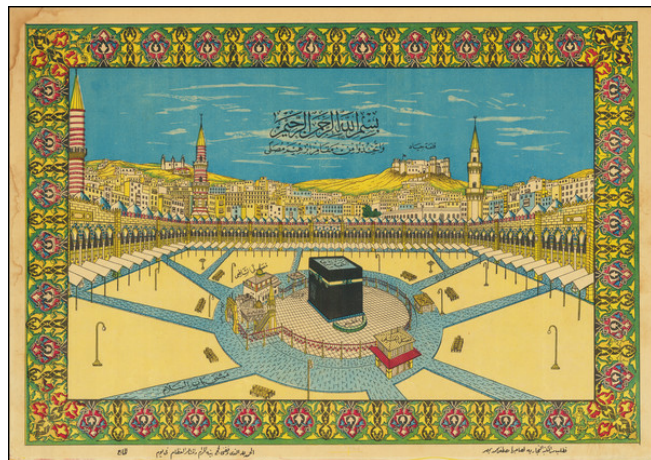

Barry Lawrence Ruderman Antique Maps Inc.

7407 La Jolla Boulevard
La Jolla, CA 92037

www.raremaps.com

(858) 551-8500
blr@raremaps.com

[Mecca and the Kaaba]

Stock#: 79544
Map Maker: Anonymous
Date: 1930 circa
Place: n.p.
Color: Color
Condition: VG
Size: 20.75 x 14.25 inches
Price: \$ 1,800.00

Description:

Fine 20th Century chromolithographic view of a portion of Mecca, centered on the Kaaba.

This view is unusual, in that it shows three minarets and the surrounding hills of Mecca, unlike most of the views of the Kaaba sold to pilgrims to commemorate the Hajj.

Another unusual feature of the image is what appears to be a ring of electric street lamps around the Kaaba. The first electric lighting system was installed during the reign of Ḥusayn ibn 'Alī (emir of Mecca 1908-16 and king of Hejaz 1916-24).

Detailed Condition:

Minor dampstains in the blank margins.