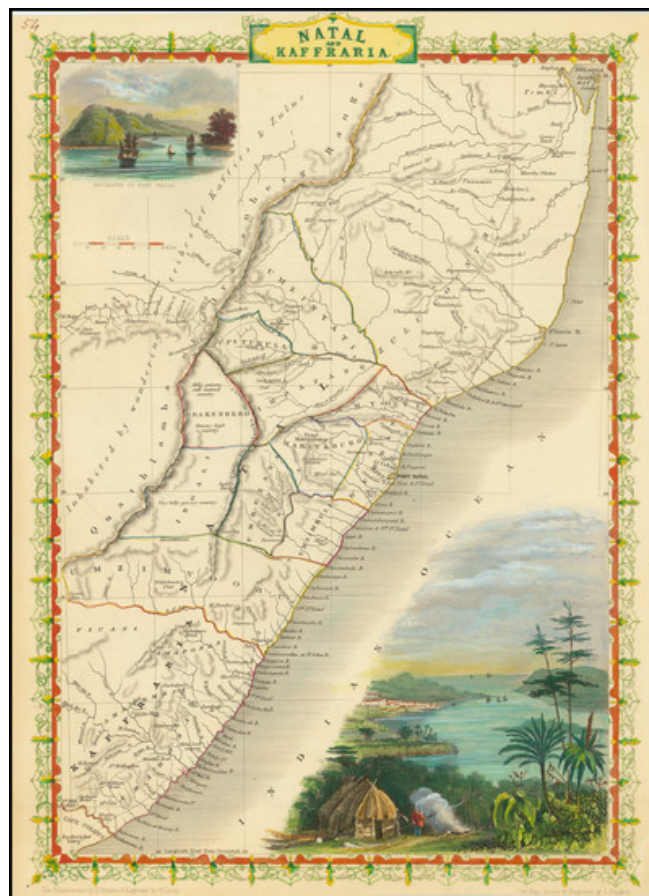

Barry Lawrence Ruderman Antique Maps Inc.

7407 La Jolla Boulevard
La Jolla, CA 92037

www.raremaps.com

(858) 551-8500
blr@raremaps.com

Natal and Kaffraria

Stock#: 79522
Map Maker: Tallis
Date: 1851
Place: London
Color: Hand Colored
Condition: VG+
Size: 9.5 x 13 inches
Price: \$ 225.00

Description:

Striking full color example of this marvelous map.

Decorative vignettes of Entrance to Port Natal. Engraved for R. Montgomery Martin's Illustrated Atlas. Tallis was one of the last great decorative map makers. His maps are prized for the wonderful vignettes of indigenous scenes, people, etc. Remarkable color.