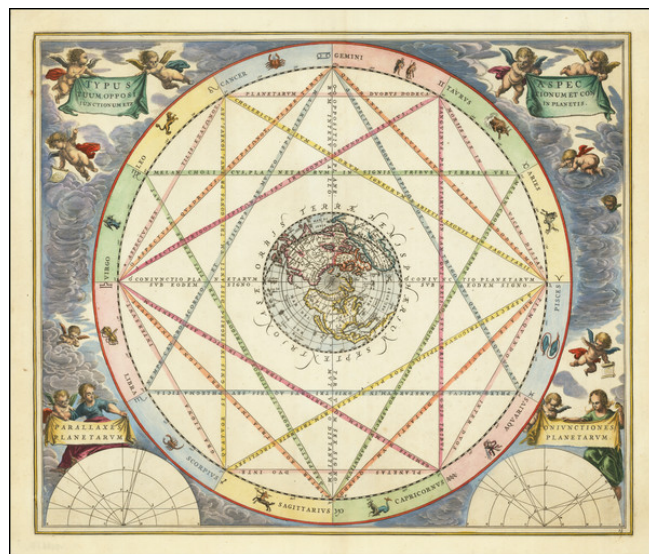

Description:

Striking celestial chart, with map of the northern hemisphere at the center, with the signs of the zodiac in a surrounding band, winged cherubim in the ether beyond; the map and zodiac band, from Cellarius' *Harmonia Macrocosmica seu Atlas Universalis et Novus*.

The chart illustrates the relative importance of astrology, even in the latter part of the 17th century, showing the primary astrological signs in border of the circle, with a network of lines delineating various relationships between the signs and the four humors.

The chart combines a particularly complicated series of relationships between the four planets. The map shows sextile, quadrile, trigonal, conjunctive, and oppositional lines. These lines crisscross the map, and when they are aligned with particular planets, they can be used to infer astrological meaning. For example, when planets align with the trigonal yellow line, that is, the line that connects the "fire" signs of Leo, Sagittarius, and Ares, choleric implications result.

The two inset charts at the lower left show the implications of parallax, that is, the observer's position when measuring the angle of the planets. This is important when considering heliocentric rather than geocentric points of view, as the observer's position will influence the angle the stars appear to be in.