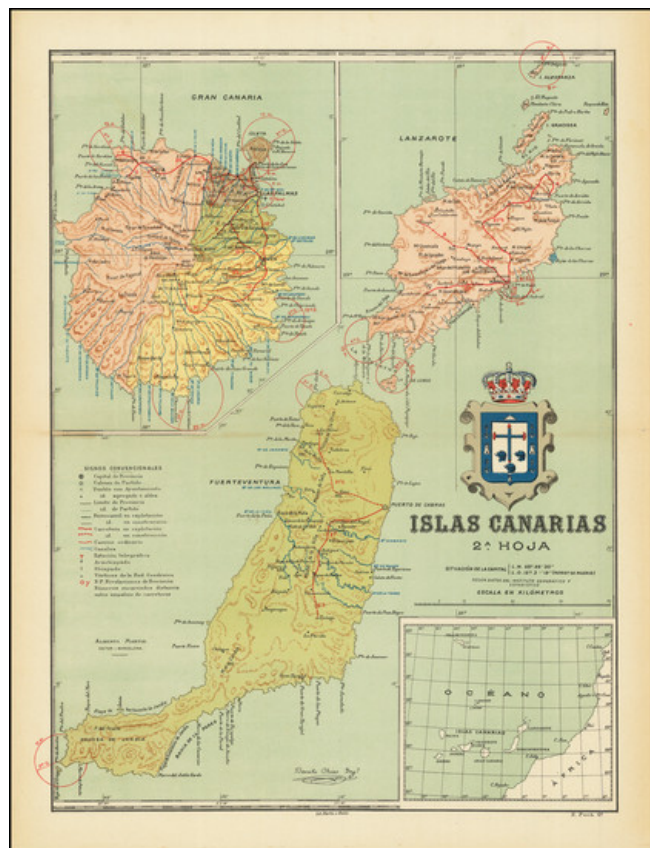

Barry Lawrence Ruderman Antique Maps Inc.

7407 La Jolla Boulevard
La Jolla, CA 92037

www.raremaps.com

(858) 551-8500
blr@raremaps.com

[Lanzarote, Fuerteventura, Gran Canaria) Isla Canarias 2a. Hoja

Stock#: 79083
Map Maker: Chias
Date: 1900 circa
Place: Barcelona
Color: Color
Condition: VG+
Size: 12.75 x 17 inches
Price: \$ 275.00

Description:

Finely detailed map of three of the major islands in the Grand Canaries (Islas Gran Canarias).

Includes a large coat of arms.

Detailed Condition: