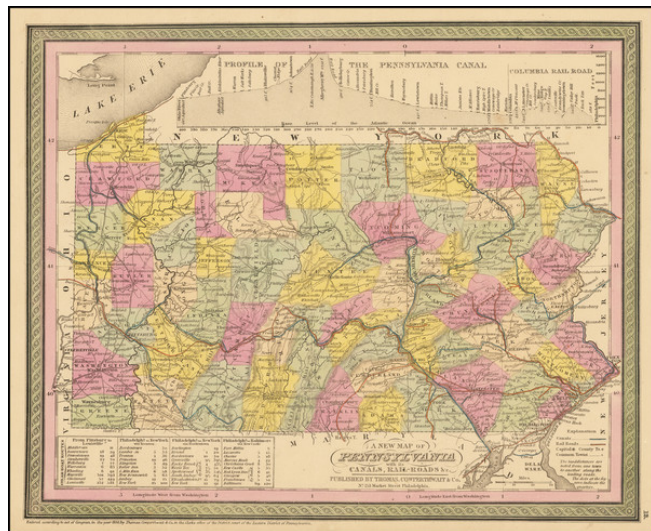

Barry Lawrence Ruderman Antique Maps Inc.

7407 La Jolla Boulevard
La Jolla, CA 92037

www.raremaps.com

(858) 551-8500
blr@raremaps.com

A New Map of Pennsylvania with Its Canals, Rail-Roads &c

Stock#: 79015
Map Maker: Thomas, Cowperthwait & Co.
Date: 1850
Place: Philadelphia
Color: Hand Colored
Condition: VG
Size: 14.5 x 11.5 inches
Price: \$ 145.00

Description:

Nice example of Thomas Cowperthwait's map of Pennsylvania.

The map is hand colored by counties, with a profile view of the Pennsylvania Canal.

The map includes Steamboat Routes. Shows towns, counties, roads, canals, railroads and distances.