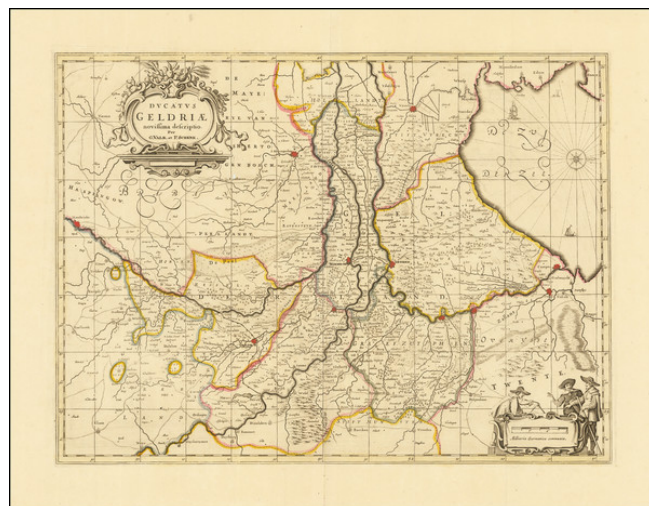

**Barry Lawrence Ruderman
Antique Maps Inc.**

7407 La Jolla Boulevard
La Jolla, CA 92037

www.raremaps.com

(858) 551-8500
blr@raremaps.com

Ducatus Geldriae novissima descriptio Per G. Valk and P. Schenk

Stock#: 78807
Map Maker: Valk & Schenk
Date: 1700 circa
Place: Amsterdam
Color: Hand Colored
Condition: VG
Size: 20.5 x 15 inches
Price: \$ 125.00

Description:

Attractive antique engraved map of the area of Gelderland around Nijmegen, issued by Valk & Schenk in Amsterdam around 1700.

Three surveyors can be seen discussing around the scale cartouche in the lower-right corner.

North is to the right, with some of the Zuider Zee shown, much of which is now filled in.

Detailed Condition:

Original hand-color in outline. Small hole in the paper just to the lower-right of the title.