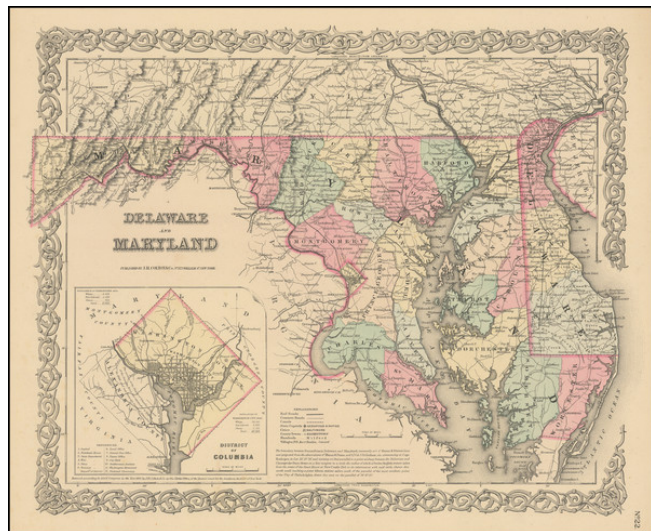

**Barry Lawrence Ruderman
Antique Maps Inc.**

7407 La Jolla Boulevard
La Jolla, CA 92037

www.raremaps.com

(858) 551-8500
blr@raremaps.com

Delaware and Maryland (With Large District of Columbia Inset)

Stock#: 78692
Map Maker: Colton
Date: 1855
Place: New York
Color: Hand Colored
Condition: VG
Size: 16 x 13 inches
Price: \$ 175.00

Description:

Detailed map of Delaware and Maryland, colored by counties. Shows towns, roads, railroads, rivers, etc.
Inset of District of Columbia. Decorative border.

Detailed Condition: