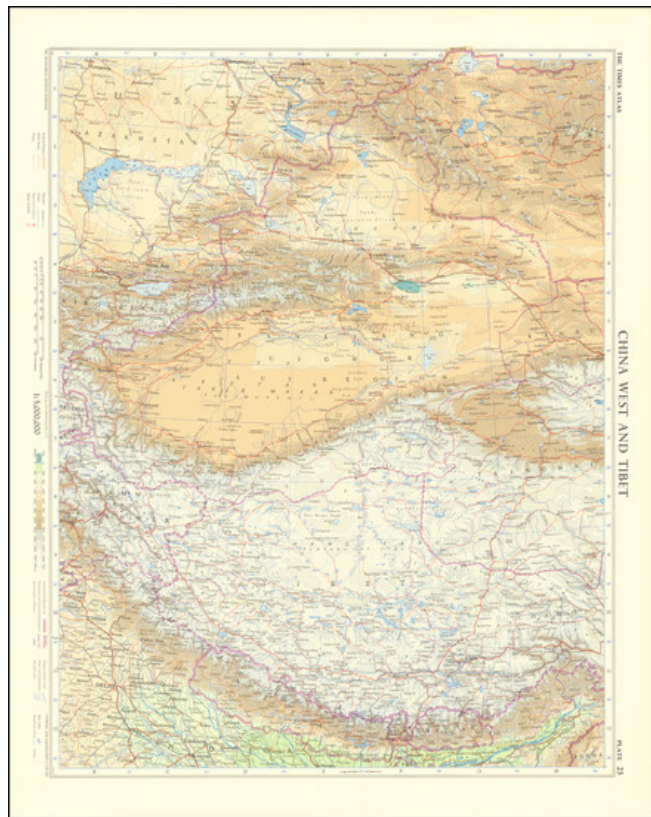

**Barry Lawrence Ruderman
Antique Maps Inc.**

7407 La Jolla Boulevard
La Jolla, CA 92037

www.raremaps.com

(858) 551-8500
blr@raremaps.com

China West and Tibet (Including Uighur Region)

Stock#: 78443
Map Maker: Bartholomew
Date: 1957
Place: Edinburgh
Color: Color
Condition: Fine
Size: 17 x 22 inches
Price: \$ 275.00

Description:

Centered on Tibet and the Uighur Regions

Highly detailed map of Western China, Tibet and neighboring regions.

The map extends from Delhi and Lucknow in the southwest, Katmandu and Darjeeling in the south and Bhutan in the southeast to Soviet Kazakhstan and western Mongolia in the north, centered on the Uighur and Dzungarkia regions.