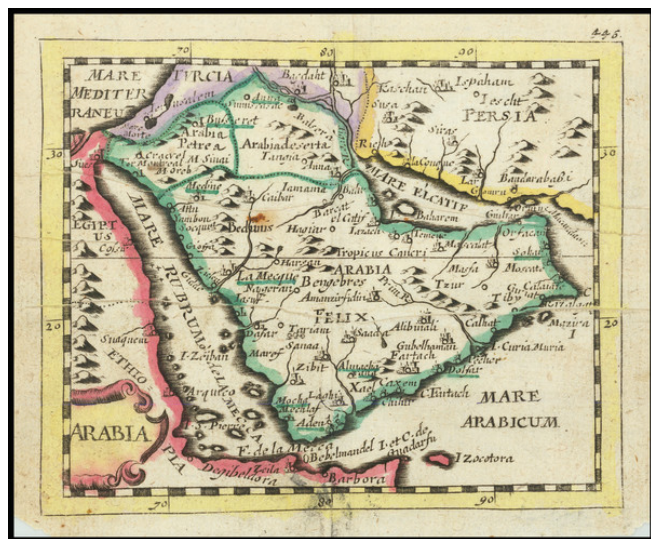

Barry Lawrence Ruderman Antique Maps Inc.

7407 La Jolla Boulevard
La Jolla, CA 92037

www.raremaps.com

(858) 551-8500
blr@raremaps.com

Arabia

Stock#: 78113
Map Maker: Beer
Date: 1678
Place: Nuremberg
Color: Outline Color
Condition: VG
Size: 5 x 4 inches
Price: \$ 345.00

Description:

A Rare German Variant!

Detailed map of the Arabian Peninsula, published in Nuremberg, from the exceedingly rare Nurmberg edition of DuVal's *La Geographie Universelle*, first published in Paris in 1660.

The map extends from the Red Sea and Nubia in the north to the Mountains of the Moon and the two large lakes which are the source of the Nile, along with the Coastal regions of 17th Century Zanzibar.

A fascinating mix of legend and limited understanding of the region in the late 17th Century.