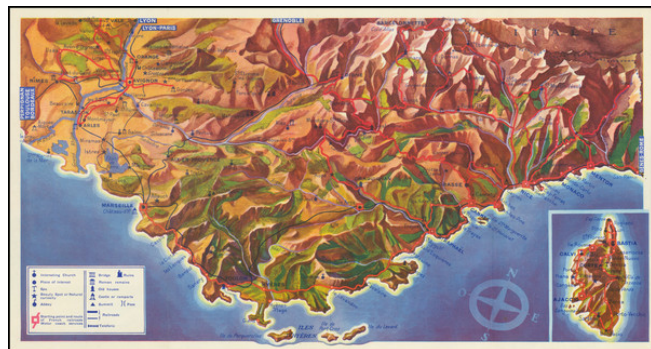

Barry Lawrence Ruderman Antique Maps Inc.

7407 La Jolla Boulevard
La Jolla, CA 92037

www.raremaps.com

(858) 551-8500
blr@raremaps.com

[French Riviera and Corsica]

Stock#: 78104
Map Maker: French National Railroad
Date: 1951
Place: France
Color: Color
Condition: VG+
Size: 15.75 x 8.25 inches
Price: \$ 245.00

Description:

Decorative pictorial map of the French Riviera, published by the French National Railroad.

Extends from the areas around Avignon to Monaco.

Includes topographical details

Detailed Condition: