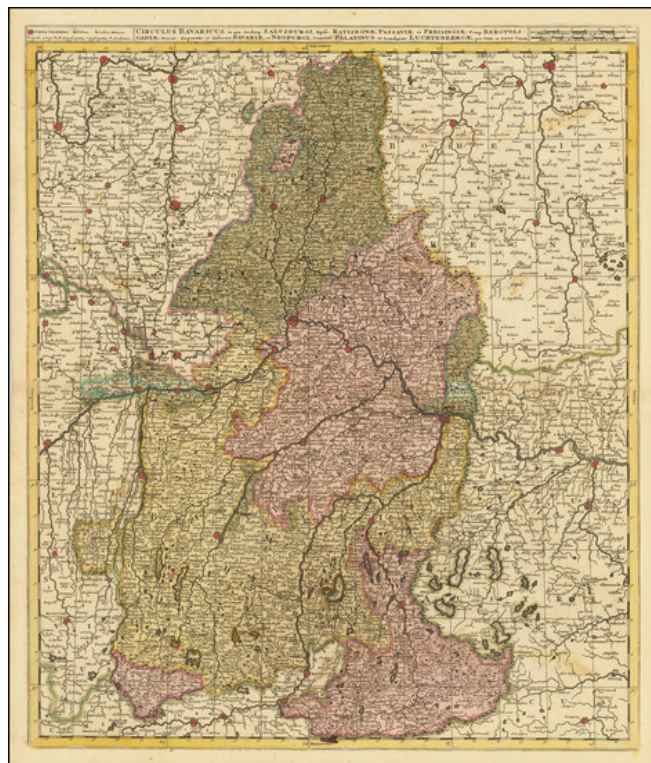

**Barry Lawrence Ruderman  
Antique Maps Inc.**

7407 La Jolla Boulevard  
La Jolla, CA 92037

www.raremaps.com

(858) 551-8500  
blr@raremaps.com

**Circulus Bavaricus, in qua Archiep: Saltzburgi, Episc: Ratisbonae, Passaviae,  
Freisingiae: Praep Bergtols Gadiae: Ducat: Superior: et Inferior: Bavariae, et Neoburgi;  
Comitat: Palatinus: et Landgrav: Luchtenbergae . . .**

**Stock#:** 77777  
**Map Maker:** Valk  
**Date:** 1700 circa  
**Place:** Amsterdam  
**Color:** Hand Colored  
**Condition:** VG  
**Size:** 19.5 x 23.5 inches  
**Price:** \$ 175.00

**Description:**

Detailed map of Bavaria and environs, published by Gerard and Leonard Valk.

The map is centered on Regensburg and the Danube River and extends north to Bamberg, Pilsen and Prague and south to Innsbruck.

Other major cities shown include Munich, Augsburg, Salzburg and Nuremberg.

**Detailed Condition:**