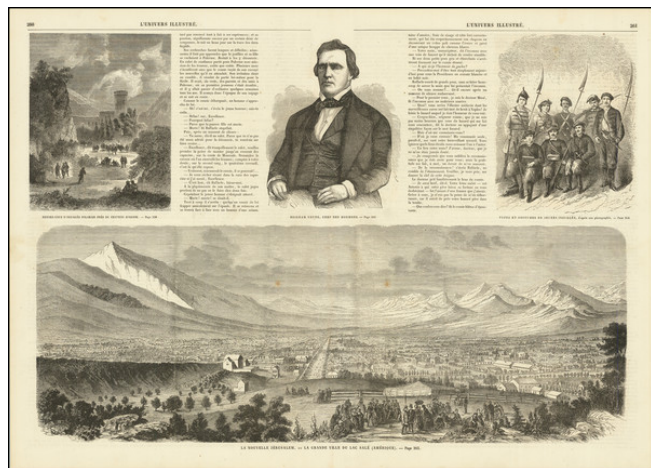

**Barry Lawrence Ruderman
Antique Maps Inc.**

7407 La Jolla Boulevard
La Jolla, CA 92037

www.raremaps.com

(858) 551-8500
blr@raremaps.com

**[Large panoramic view of Salt Lake City] La Nouvelle Jerusalem, ou La Grande Ville du
Lac Sale (Amerique).**

Stock#: 77721
Map Maker: L'Univers Illustré
Date: 1863
Place: Paris
Color: Uncolored
Condition: VG
Size: 20 x 13 inches
Price: \$ 345.00

Description:

Large wood-engraved panoramic view of Salt Lake City, which appeared in this French newspaper in 1863.

Includes a large portrait of Brigham Young, Chief of the Mormons.

Detailed Condition: