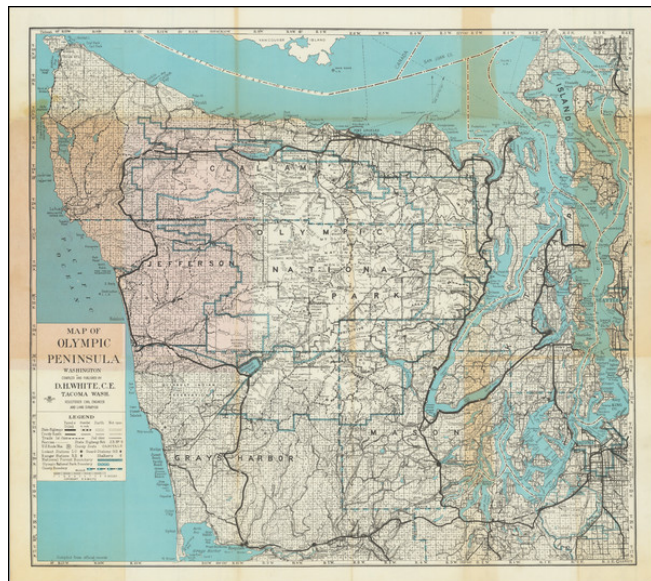

Barry Lawrence Ruderman Antique Maps Inc.

7407 La Jolla Boulevard
La Jolla, CA 92037

www.raremaps.com

(858) 551-8500
blr@raremaps.com

Map of Olympic Peninsula Washington Compiled By D.H. White, C.E. Tacoma Wash. . . .

Stock#: 77674
Map Maker: White

Date: 1945 circa
Place: Tacoma
Color: Color
Condition: Good
Size: 22.5 x 20 inches

Price: \$ 345.00

Description:

Rare road map of the Olympic Peninsula, published by White in Tacoma.

The map provides a detailed look at the roads, ferries, ranger stations, shelters and other details within the Peninsula and National Forest and Park.

Detailed Condition:

Folding map with original printed covers. Some staining.