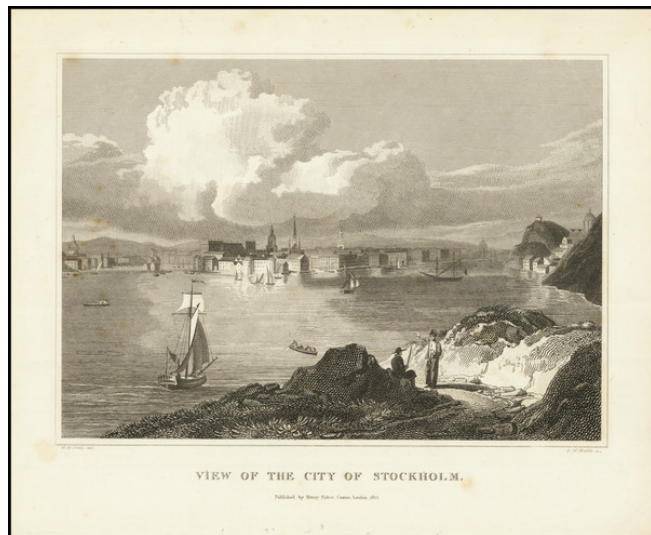

Barry Lawrence Ruderman Antique Maps Inc.

7407 La Jolla Boulevard
La Jolla, CA 92037

www.raremaps.com

(858) 551-8500
blr@raremaps.com

View of the City of Stockholm

Stock#: 77670
Map Maker: Fisher
Date: 1822
Place: London
Color: Uncolored
Condition: VG
Size: 9 x 7.25 inches (including text)
Price: \$ 125.00

Description:

Fine early 19th Century view of Stockholm from the south, engraved by R.W. Wallis and drawn by W.M. Craig.

Detailed Condition: