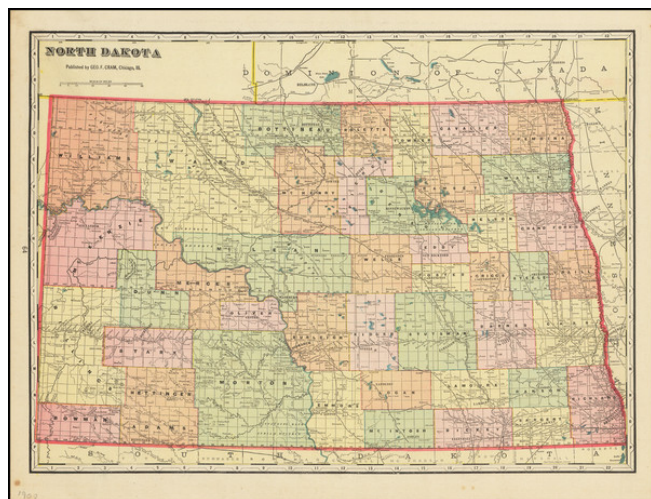

Barry Lawrence Ruderman Antique Maps Inc.

7407 La Jolla Boulevard
La Jolla, CA 92037

www.raremaps.com

(858) 551-8500
blr@raremaps.com

North Dakota

Stock#: 77581
Map Maker: Cram
Date: 1909
Place: Chicago
Color: Color
Condition: VG+
Size: 13.4 x 9.8 inches
Price: \$ 125.00

Description:

Detailed map of North Dakota, published in Chicago by George Cram.

The map is colored by counties and shows townships, roads, railroads, cities, rivers, mountains, lakes, railroad stations and some distances along the main railroad lines.