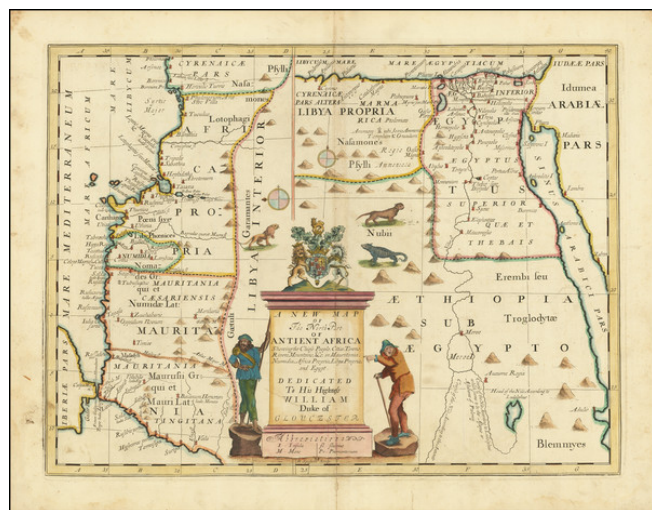

Barry Lawrence Ruderman Antique Maps Inc.

7407 La Jolla Boulevard
La Jolla, CA 92037

www.raremaps.com

(858) 551-8500
blr@raremaps.com

A New Map of the North Part of Antient Africa Shewing the Chief People, Cities, Towns, Rivers, Mountains &c . . . Dedicated to his Highness William Duke of Glocester

Stock#: 77504
Map Maker: Wells
Date: 1712
Place: Oxford
Color: Hand Colored
Condition: VG
Size: 20 x 14.5 inches
Price: \$ 275.00

Description:

Decorative map of the north part of Ancient Africa.

This decorative map was part of a set of 22 maps dedicated to William, Duke of Gloucester, who was then an 11 year old student at Oxford.