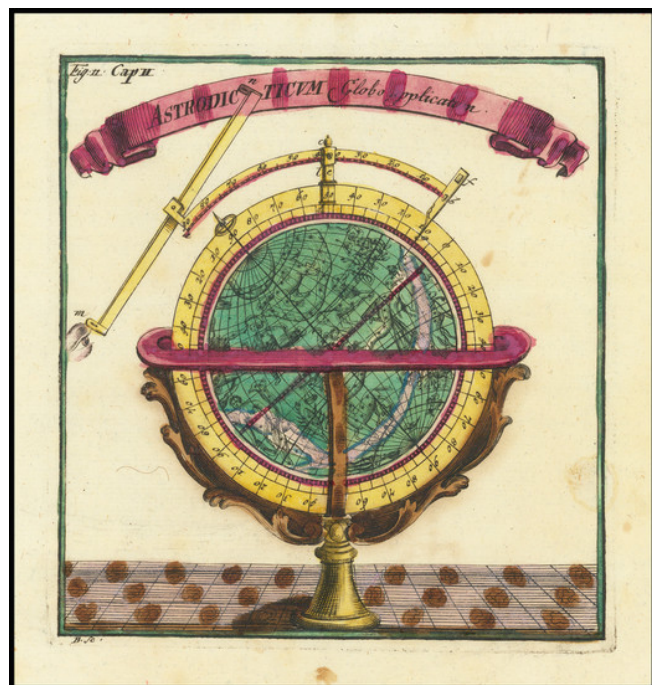

**Barry Lawrence Ruderman
Antique Maps Inc.**

7407 La Jolla Boulevard
La Jolla, CA 92037

www.raremaps.com

(858) 551-8500
blr@raremaps.com

Astrodicticum Globo applicam.

Stock#: 76911
Map Maker: Thomas
Date: 1730
Place: Frankfurt
Color: Hand Colored
Condition: VG
Size: 5 x 5.5 inches
Price: \$ 275.00

Description:

Antique copper engraving showing a celestial globe. The globe sits on a checkered table and is surrounded by a golden horizon band. Numerous constellations are visible in the work, including Ursa Major, Leo, the triangle, Aries, Scorpio, and many others. An equator line is drawn, allowing for the signs of the zodiac to be easily identified.

This work originally appeared in the celestial atlas *Mercurii Philosphici Firbamentum Firmianum*. The work was engraved by Jakob Hering and published by Thomas for his patron Leopold Anton von Firmian, Archbishop of Salzburg.

Detailed Condition:

Original hand-color.