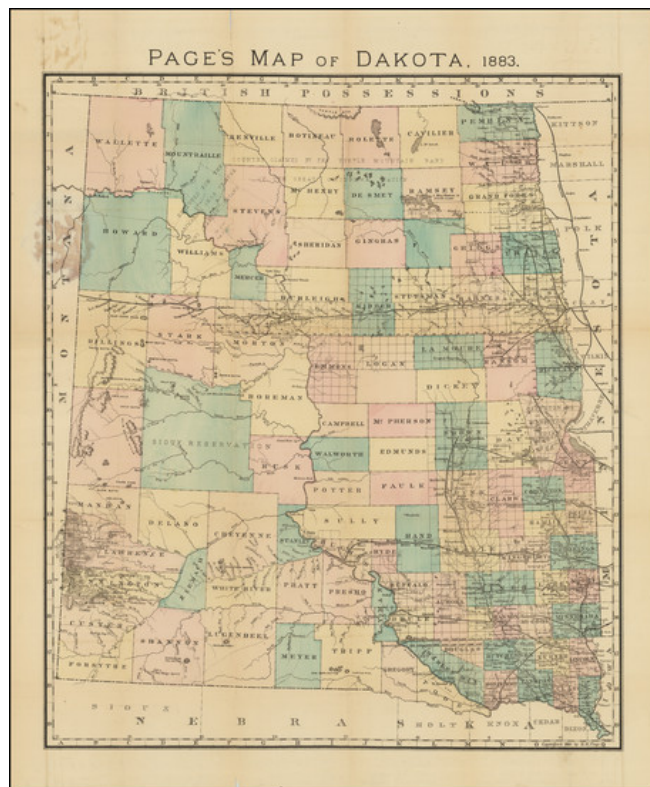

Barry Lawrence Ruderman Antique Maps Inc.

7407 La Jolla Boulevard
La Jolla, CA 92037

www.raremaps.com

(858) 551-8500
blr@raremaps.com

Page's Map of Dakota, 1883

Stock#: 76630
Map Maker: Page
Date: 1883
Place: Chicago
Color: Color
Condition: VG
Size: 16.75 x 20.5 inches
Price: \$ 375.00

Description:

Scarce separately published example of Page's map of the Dakota territory as it existed in 1883.

The map is colored by county and shows cities, towns, railroad lines, mountains and rivers.

Also of interest is it's inclusion of areas designated as either reserved for or claimed by various Indian Nations.

Detailed Condition:

Folding map with original printed covers.