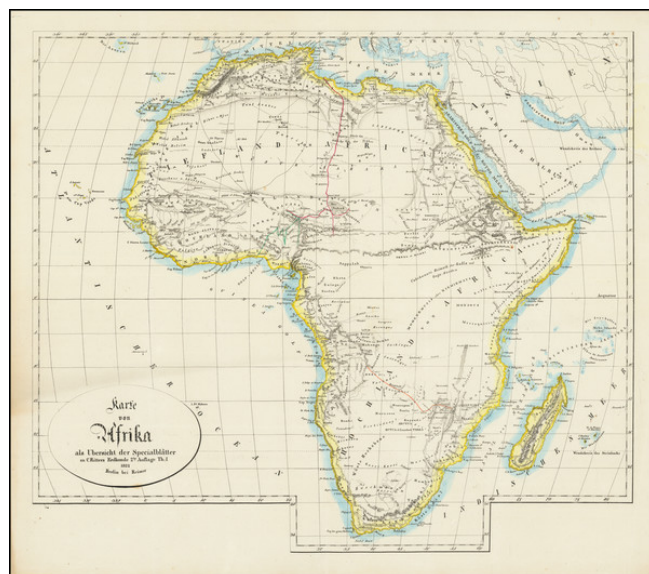

**Barry Lawrence Ruderman
Antique Maps Inc.**

7407 La Jolla Boulevard
La Jolla, CA 92037

www.raremaps.com

(858) 551-8500
blr@raremaps.com

**Karte von Afrika als Übersicht der Specialblätter zu C. Ritters Erdkunde 2te Auflage
Th: 1 1822 . . .**

Stock#: 76600
Map Maker: Reimer
Date: 1831
Place: Berlin
Color: Outline Color
Condition: VG+
Size: 17 x 15 inches
Price: SOLD

Description:

Scarce map of Africa, illustrating early roads in the interior of Africa and the routes of important early travellers in the region in the first decades of the 19th Century.

The map is apparently keyed to the text in volume 2 of Carl Ritter's Geography work. Carl Ritter (1779 - 1859) was a German geographer. Along with Alexander von Humboldt, he is considered one of the founders of modern geography.