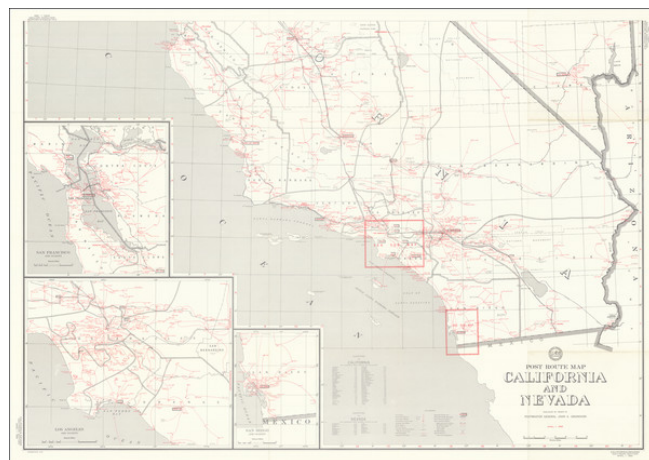

Barry Lawrence Ruderman Antique Maps Inc.

7407 La Jolla Boulevard
La Jolla, CA 92037

www.raremaps.com

(858) 551-8500
blr@raremaps.com

Post Route Map California and Nevada (Southern Section)

Stock#: 76405
Map Maker: U.S. Post Office Department
Date: 1965
Place: Washington, D.C.
Color: Outline Color
Condition: VG+
Size: 50 x 30 inches (Including text)
Price: \$ 245.00

Description:

Scarce postal map of Southern California and the Southern tip of Nevada, published by the US Postal Service.

The map identifies the type of service provided to various parts of Southern California, including areas serviced once, twice, three times and six times a week, including rural delivery routes and "Star Contract Routes". Several areas are service by Air.

Detailed Condition:

Southern half only.