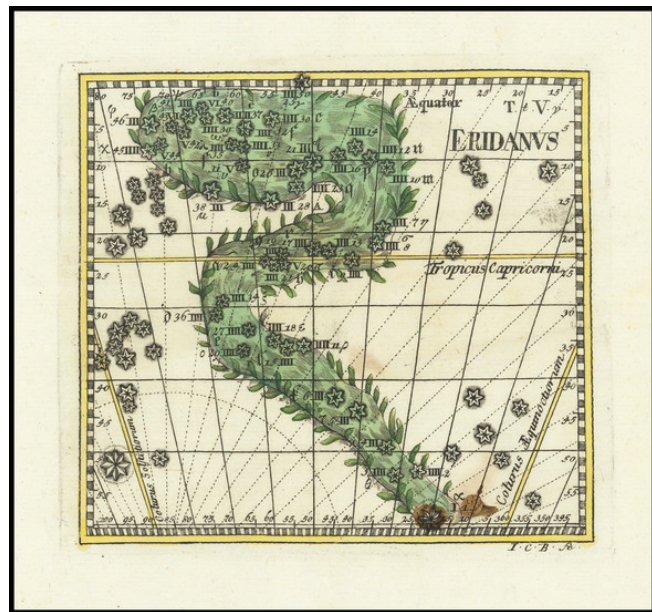

Barry Lawrence Ruderman Antique Maps Inc.

7407 La Jolla Boulevard
La Jolla, CA 92037

www.raremaps.com

(858) 551-8500
blr@raremaps.com

Eridanus

Stock#: 76368
Map Maker: Thomas
Date: 1730
Place: Frankfurt & Leipiz
Color: Hand Colored
Condition: VG+
Size: 5 x 4.5 inches
Price: \$ 325.00

Description:

"One of the Unsung Treasures of Celestial Cartography"

Fine old color example of Corbinianus Thomas's remarkable depiction of the constellation Eridanus.

The derivation of the name Eridanus for this constellation is uncertain, but etymology is thought to originally trace back to the city of Eridu in southernmost Babylonia. Several competing mythologies exist to describe the constellation, with Greek mythology interpreting the winding path of the constellation as the scorched part of the sky left when Phaethon stole Helios's sun chariot and was unable to control it.

Thomas's work is remarkable for its detailed treatment of single and small groups of constellations, the meticulous detail in which these fine images are engraved, and the exceptional detail of the colorwork. Among its contemporaries, it is unquestionably a visual masterwork of great note.

Detailed Condition:

Old hand-color.