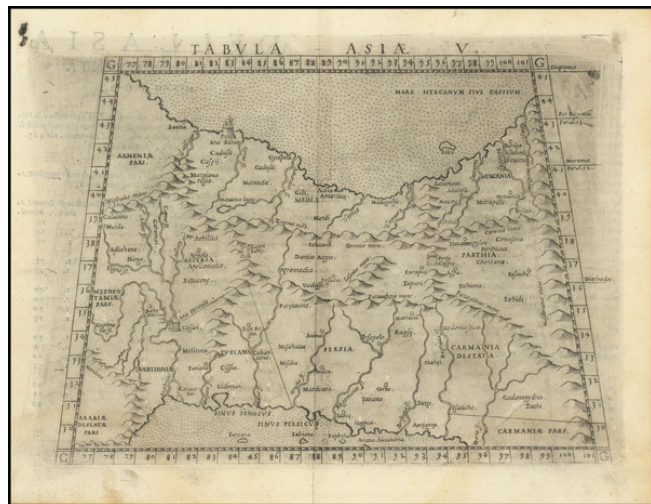

Barry Lawrence Ruderman Antique Maps Inc.

7407 La Jolla Boulevard
La Jolla, CA 92037

www.raremaps.com

(858) 551-8500
blr@raremaps.com

[Ancient Persia] Tabula Asiae V

Stock#: 76351
Map Maker: Ruscelli
Date: 1561
Place: Venice
Color: Uncolored
Condition: VG
Size: 10 x 7.5 inches
Price: \$ 175.00

Description:

Ptolemaic map of the region between the Persian Gulf and the Caspian Sea showing Babylon and Mesopotamia as well as several ancient religious sites. The base of the Caspian Sea, also named the Hyrcanian Sea, is at the top of the map. Armenia is in the upper left, and the Arabian Desert is named in the lower left. Major mountain ranges, rivers, and cities are shown.

The map first appeared in the 1561 Ruscelli edition of *Ptolemy's Geografia*.

Detailed Condition:

Seethrough to text on verso.