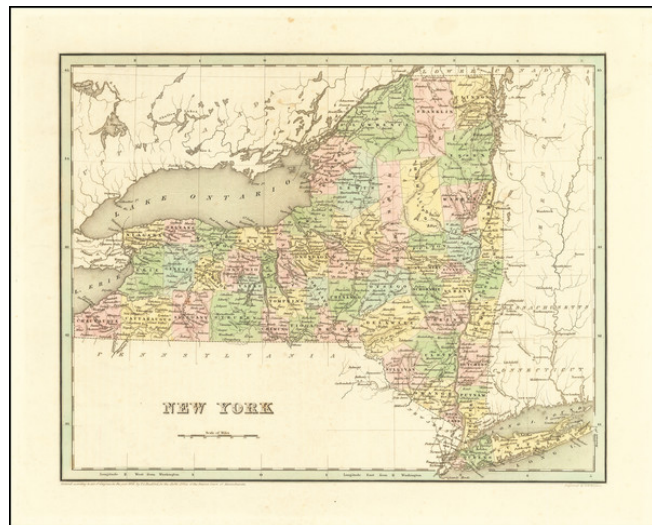

Barry Lawrence Ruderman Antique Maps Inc.

7407 La Jolla Boulevard
La Jolla, CA 92037

www.raremaps.com

(858) 551-8500
blr@raremaps.com

New York

Stock#: 76285
Map Maker: Bradford
Date: 1838
Place: Boston
Color: Hand Colored
Condition: VG
Size: 14.5 x 11.5 inches
Price: \$ 145.00

Description:

Detailed map of New York State from Bradford's *Universal Atlas*.

Detailed Condition: