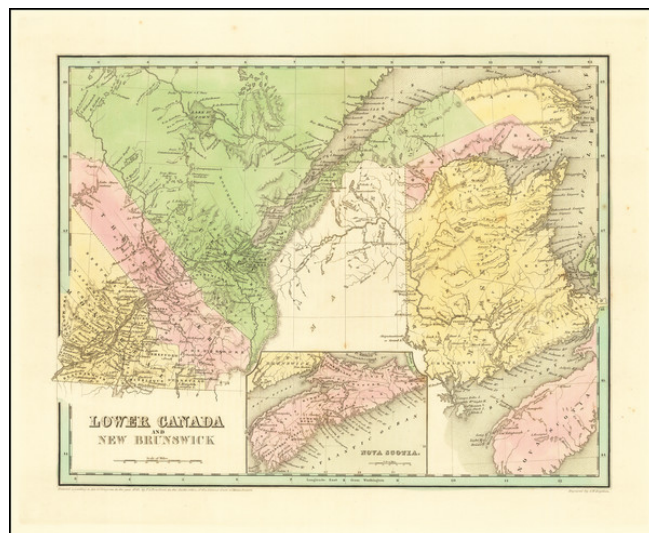

Barry Lawrence Ruderman Antique Maps Inc.

7407 La Jolla Boulevard
La Jolla, CA 92037

www.raremaps.com

(858) 551-8500
blr@raremaps.com

Lower Canada and New Brunswick

Stock#: 76274
Map Maker: Bradford
Date: 1838
Place: Boston
Color: Hand Colored
Condition: VG+
Size: 14.5 x 11.5 inches
Price: \$ 125.00

Description:

An excellent example of Bradford's map of Lower Canada, with a large inset of Nova Scotia.

The map shows counties, towns, rivers, lakes, mountains, islands, and other details. From one of the premier American map publishers of the 1830s.