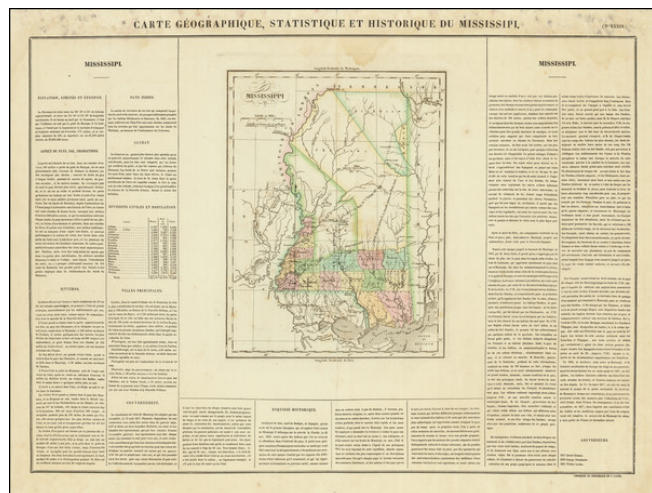

Stock#: 76150
Map Maker: Buchon
Date: 1825
Place: Paris
Color: Hand Colored
Condition: VG+
Size: 24 x 18 inches
Price: \$ 295.00

Description:

The first French Map of the State of Mississippi.

Detailed map of Mississippi, published by Buchon in Paris in 1825, the earliest map of the newly formed state published outside the United States.

Very few counties are shown in the north part of the State, with the Chactaw and Chicasaw lands dominating the north.

Detailed Condition: