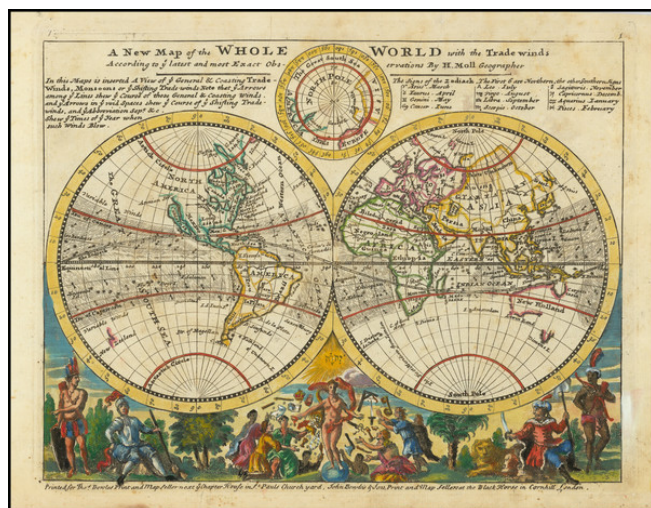

## A New Map of the Whole World with the Tradewinds According To The Latest and Most Exact Observations

**Stock#:** 76052  
**Map Maker:** Moll  
**Date:** 1730 circa  
**Place:** London  
**Color:** Hand Colored  
**Condition:** VG  
**Size:** 10.5 x 8 inches  
**Price:** SOLD

### Description:

Decorative double hemisphere map of the world, featuring California as an Island.

The lower portion of the map is embellished with 12 figures representing the continents and similar allegorical figures, along with indigenous flora and a lion. A key at the top shows the signs of the Zodiac. A long note at the top discusses the trade winds, which are shown with arrows.