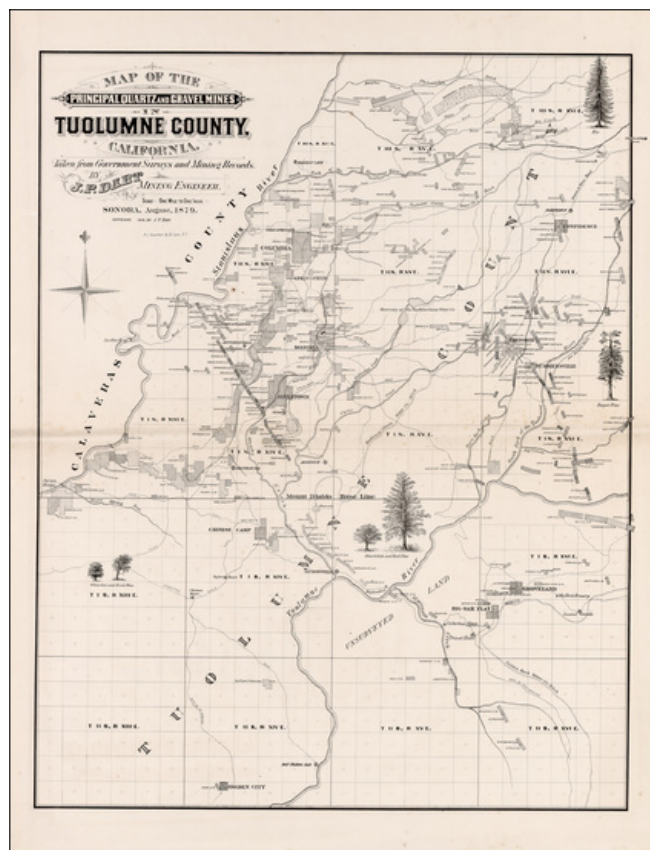

Barry Lawrence Ruderman Antique Maps Inc.

7407 La Jolla Boulevard
La Jolla, CA 92037

www.raremaps.com

(858) 551-8500
blr@raremaps.com

Map of the Principal Quartz and Gravel Mines in Tuolumne County California . . . Sonora, August, 1879.

Stock#: 7598
Map Maker: Dart / Bancroft & Co.
Date: 1879
Place: San Francisco
Color: Uncolored
Condition: VG+
Size: 24 x 30 inches
Price: SOLD

Description:

Scarce large format map of Tuolumne County.

Includes extensive Mining and Government Survey Information and illustrations of the various types of Oak and Pine trees indigenous to the region.

Shows towns, rivers, mining claims and other details.

A nice decorative map, engraved by Bancroft in San Francisco.

Detailed Condition: