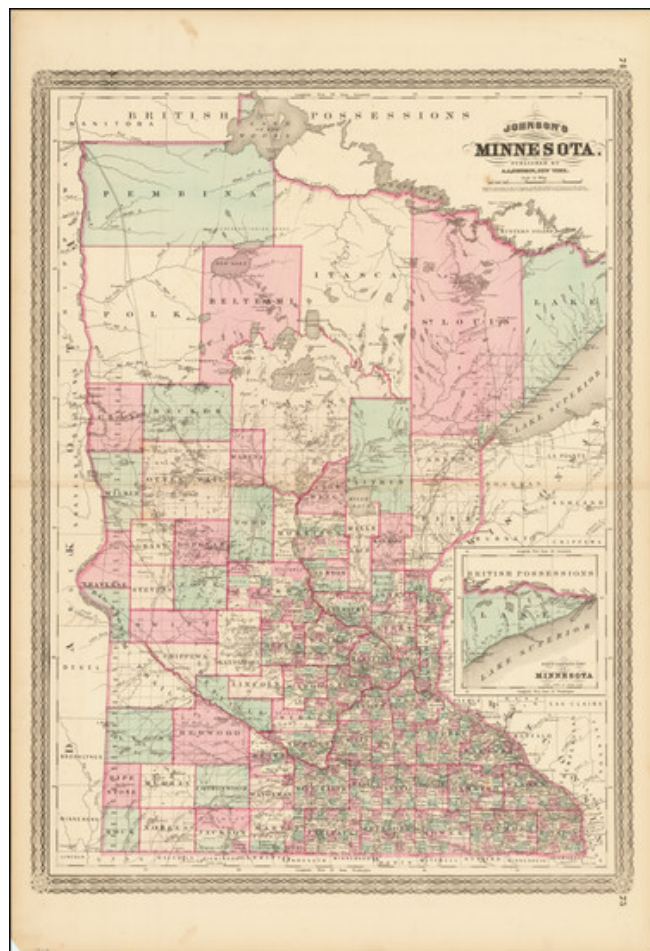

Barry Lawrence Ruderman Antique Maps Inc.

7407 La Jolla Boulevard
La Jolla, CA 92037

www.raremaps.com

(858) 551-8500
blr@raremaps.com

Johnson's Minnesota.

Stock#: 75755
Map Maker: Johnson
Date: 1874
Place: New York
Color: Hand Colored
Condition: VG+
Size: 17 x 23 inches
Price: \$ 175.00

Description:

Detailed antique hand-colored lithographed map of Minnesota, issued by A.J. Johnson in 1869.

The map includes an inset titled "North Eastern Part of Minnesota".

Detailed Condition:

Original hand-color. Faint centerfold tone.