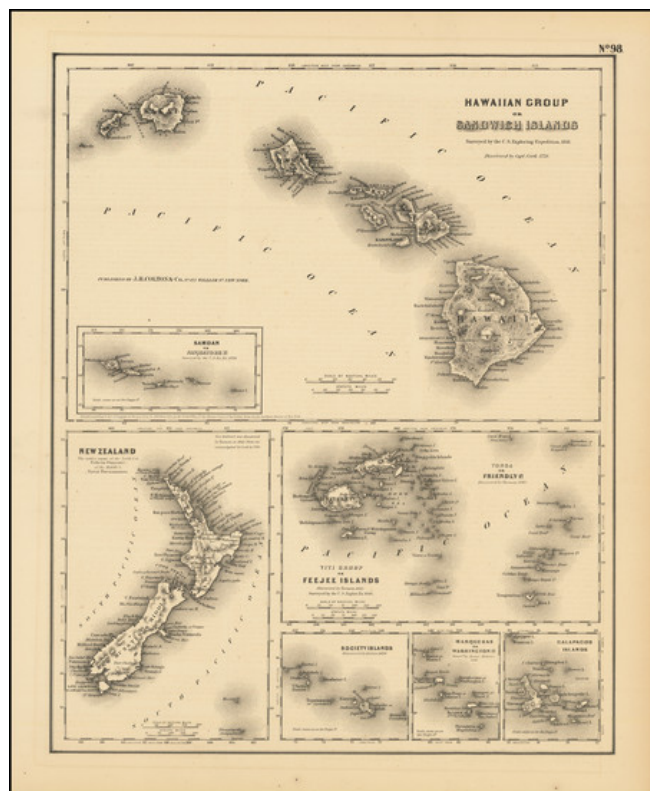

## Hawaiian Group or Sandwich Islands [with] New Zealand [and] Feejee Group, Society Island, Marquesas and Galapagos Islands

**Stock#:** 75676  
**Map Maker:** Colton  
**Date:** 1857  
**Place:** New York  
**Color:** Uncolored  
**Condition:** VG  
**Size:** 13 x 16 inches  
**Price:** \$ 245.00

### Description:

Nice example of Colton's early map of the Hawaiian Islands, New Zealand, Galapagos, Fiji, Society Islands, and Marquesas.

Shows towns, rivers, lakes, mountains, islands, etc.

A terrific regional map, from J.H. Colton, one of the most prolific American mapmakers of the mid-19th Century.