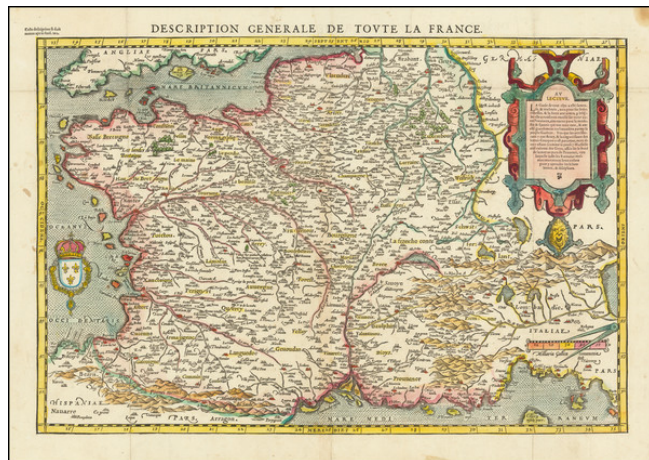

Barry Lawrence Ruderman Antique Maps Inc.

7407 La Jolla Boulevard
La Jolla, CA 92037

www.raremaps.com

(858) 551-8500
blr@raremaps.com

Description Generale de Toute La France

Stock#: 75634
Map Maker: De Belleforest
Date: 1575
Place: Paris
Color: Hand Colored
Condition: VG+
Size: 19.5 x 14 inches
Price: \$ 575.00

Description:

Fine old colored example of Francois de Belleforest's early woodcut map of France, published in Paris in 1575.

The map is a woodcut version of Abraham Ortelius' map of France, done at a time when French mapmaking was still in its infancy and the preferred medium was woodblock printing, rather than the copperplates then employed in Italy and the Low Countries.

The map appeared in de Belleforest's *La Cosmographie Universelle De Toute Le Monde*.

Detailed Condition:

Old color.