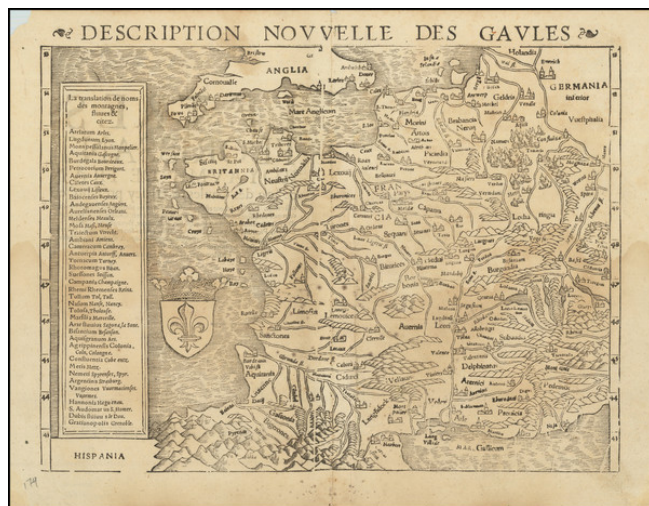

## [France] Description Nouvelle des Gaules

**Stock#:** 75623  
**Map Maker:** Munster  
**Date:** 1555  
**Place:** Basel  
**Color:**  
**Condition:** Good  
**Size:** 13.5 x 10.25 inches  
**Price:** SOLD

### Description:

Interesting early map of France with coat of arms, from Munster's *Cosmographia* one of the most influential georgaphical works of the 16th Century.

### Detailed Condition:

Minor dampstain in lower half. Map shows evidence of a clean split in the wood printing block.