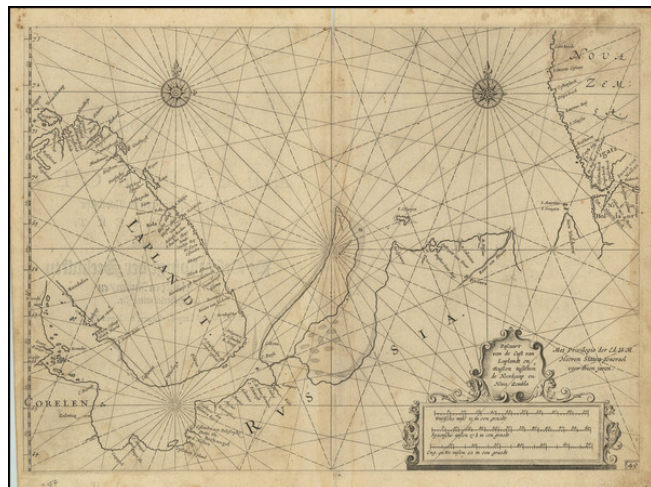

Stock#: 75507
Map Maker: Blaeu
Date: 1623 circa
Place: Amsterdam
Color: Uncolored
Condition: VG
Size: 14 x 10.2 inches
Price: SOLD

Description:

Extremely rare sea chart of eastern Finland, the White Sea and the Barents Sea, with the contiguous parts of Russia, published by Blaeu in Amsterdam.

The map appeared in a rare late edition of Blaeu's *Zeespiegel*.

Rarity

The only record for this map listed in OCLC is an example in the National Library of Spain.

This is the first time we have ever seen this map for sale.