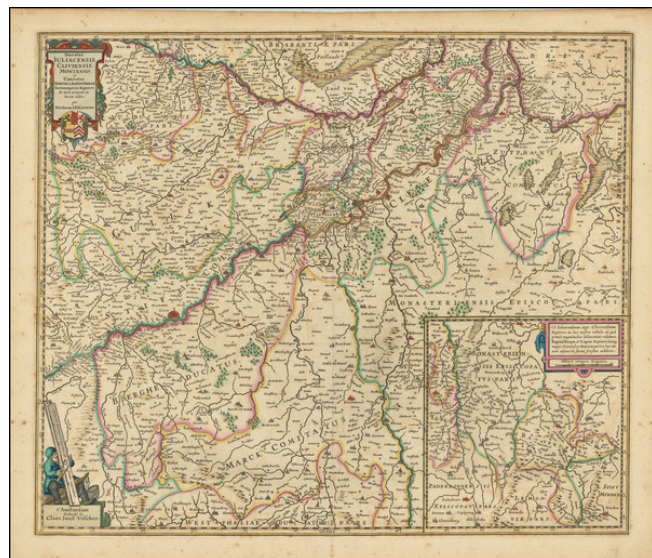

**Barry Lawrence Ruderman
Antique Maps Inc.**

7407 La Jolla Boulevard
La Jolla, CA 92037

www.raremaps.com

(858) 551-8500
blr@raremaps.com

**Ducatus Iuliacensis, Cliviensis, Montensis: et Comitatus Marciae et Rapens-Bergae,
finitimaeque eis Regiones [The Duchy of Jülich, Kleve, and Berg, and the Counties of
Mark and Ravenstein, and the neighboring regions.]**

Stock#: 75285
Map Maker: Visscher
Date: 1632 - 1657 (circa)
Place: Amsterdam
Color: Hand Colored
Condition: VG
Size: 21 x 18 inches
Price: \$ 650.00

Description:

Rare Claes Janszoon Visscher map of the Duchies of Jülich, Kleve, Berg with the county of Mark, with an inset map of the County of Ravensberg.

The map is oriented with west at the top and tracks the course of the Rhine River from the area around Bonn and Cologne in the north to Geldria in the Netherlands, centered on Duisberg (home of Mercator).

Detailed Condition:

Old Color. Minor foxing.