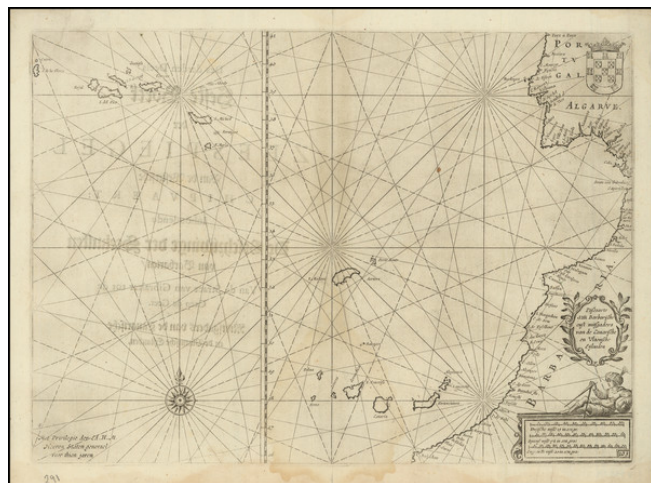

Stock#: 75279
Map Maker: Blaeu
Date: 1623 circa
Place: Amsterdam
Color: Uncolored
Condition: VG
Size: 14 x 10.1 inches
Price: \$ 750.00

Description:

The Azores to Portugal and the Canary Islands

Nice example of Blaeu's sea chart of a portion of the Atlantic leading to the Straits of Gibraltar, from Blaeu's *Zeespiegel*, *Inhoudende Een Karte Onderwijsinghe in de Konst de Zeevaart, en Eene beschrijvinghe der Seekusten van de Oostersche, Noordsche, en Westersche Schipvaart*.

The chart shows the approach from the Azores to Portugal and the Coast of Morocco, with rhumb lines and a compass rose.

Blaeu's *Zeespiegel* was one of the most important Rutters or Sea-Atlases of its time. Willem Janszoon Blaeu published two great pilot guides: the first (*Het Licht der Zee-vaart*) was published in various editions and languages between 1608 and 1630. Blaeu's copyright to this work appears to have run out in 1618, and from 1620 Johannes Janssonius was publishing his own versions. Blaeu responded to this threat from his publishing rival by the publishing his *Zeespiegel* in 1623. The work covers much the same coastal regions, but does so in much greater detail, with larger scale maps. The *Zeespiegel* expanded the number of charts to 111 (the *Zee-Vaert* had only 42).

Blaeu's work would become the proto-type of the Dutch pilot-book in the 17th Century and went through a number of editions between 1623 and 1652. All editions of the *Zeespiegel* are rare, despite its wide circulation, their constant use on board ship insuring that few copies survived.